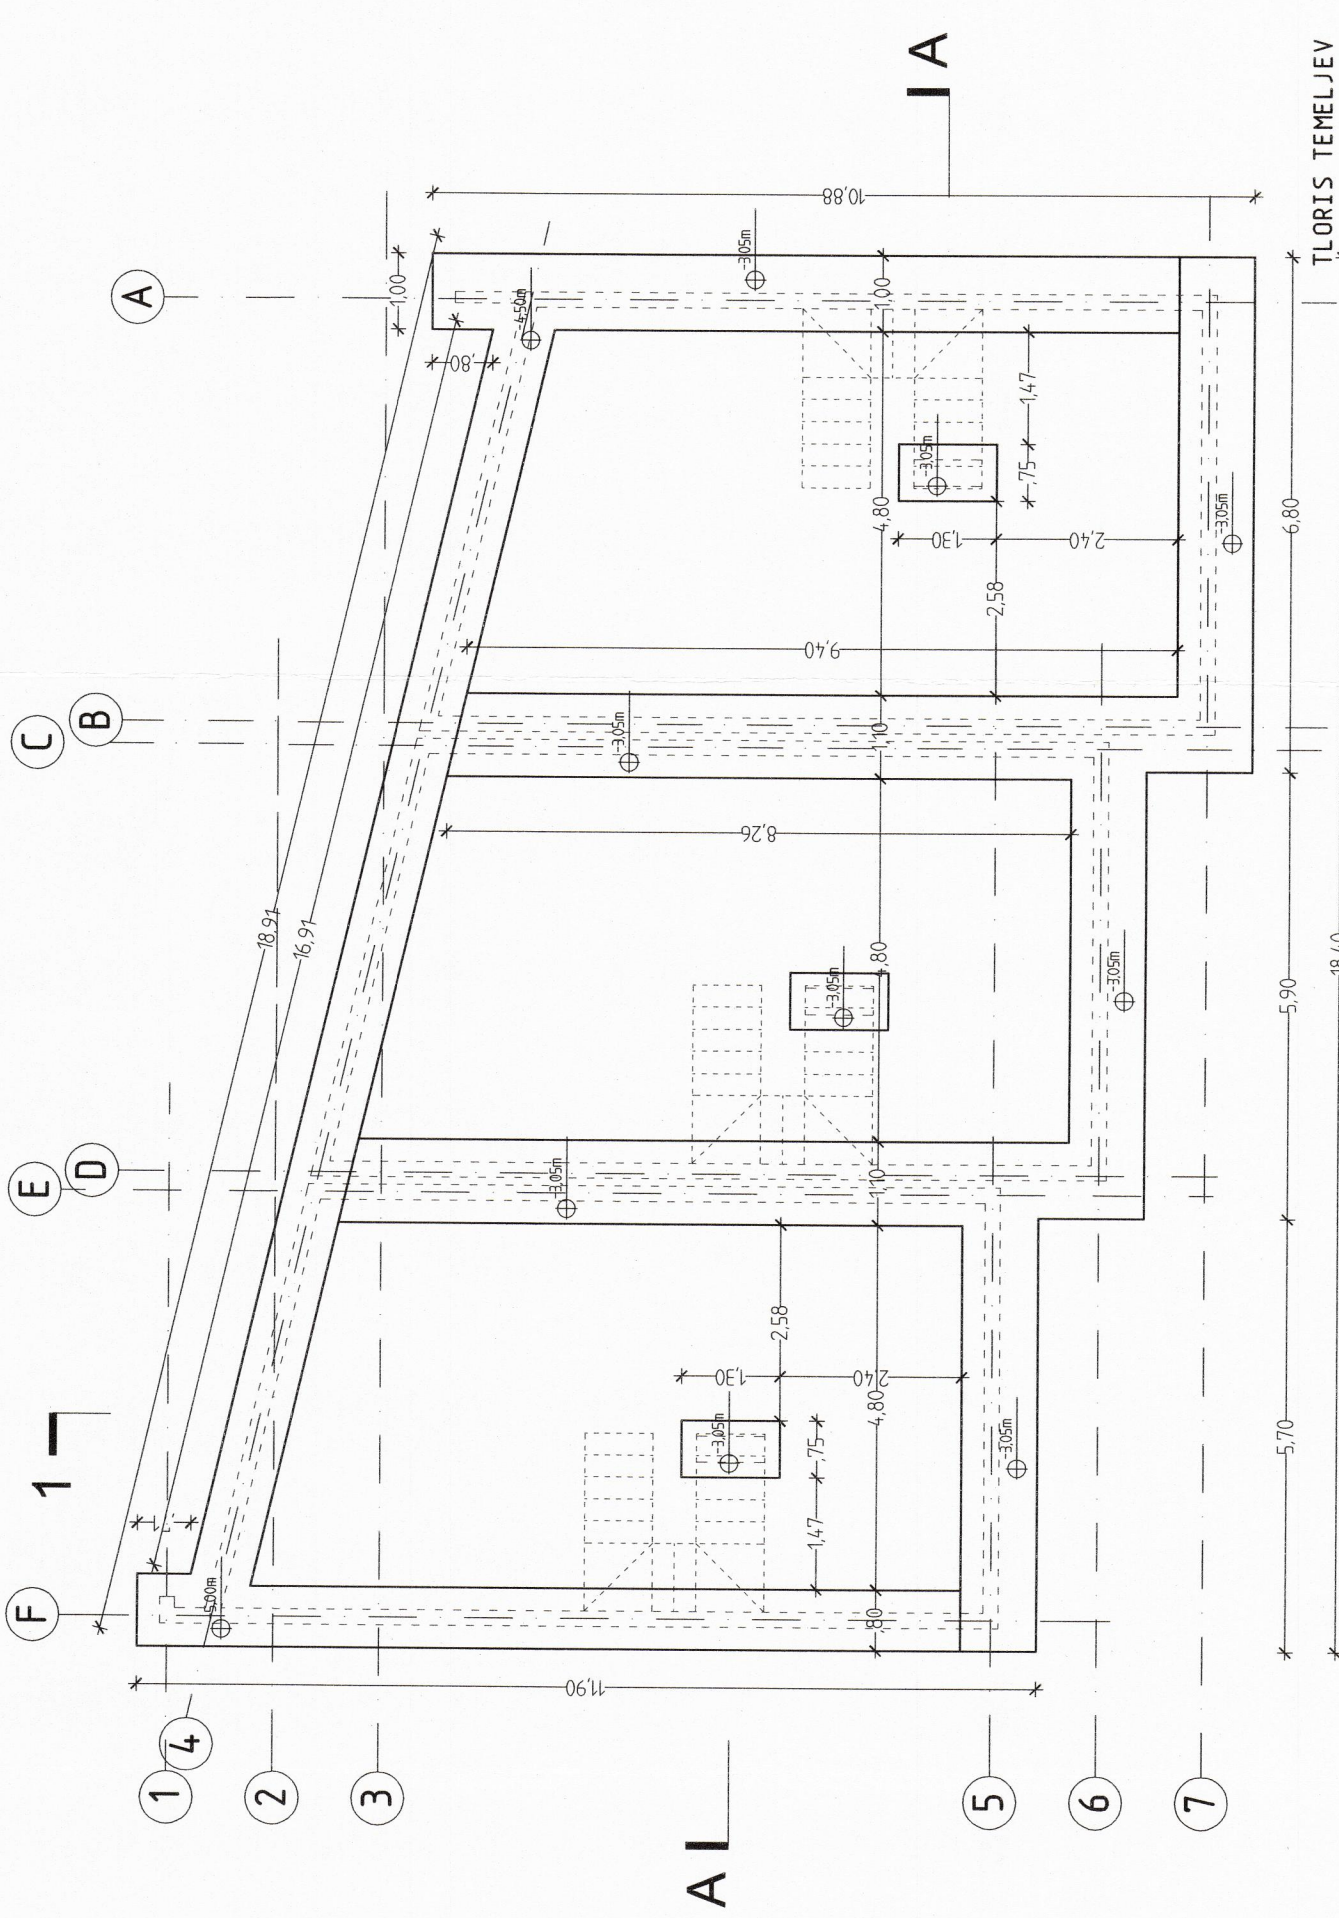

TLORIS KLETI

TLORIS TERELJEV

OPIS PROSTOROV

Table listing room descriptions (OPIS PROSTOROV) with columns for room name, floor, area, and other details.