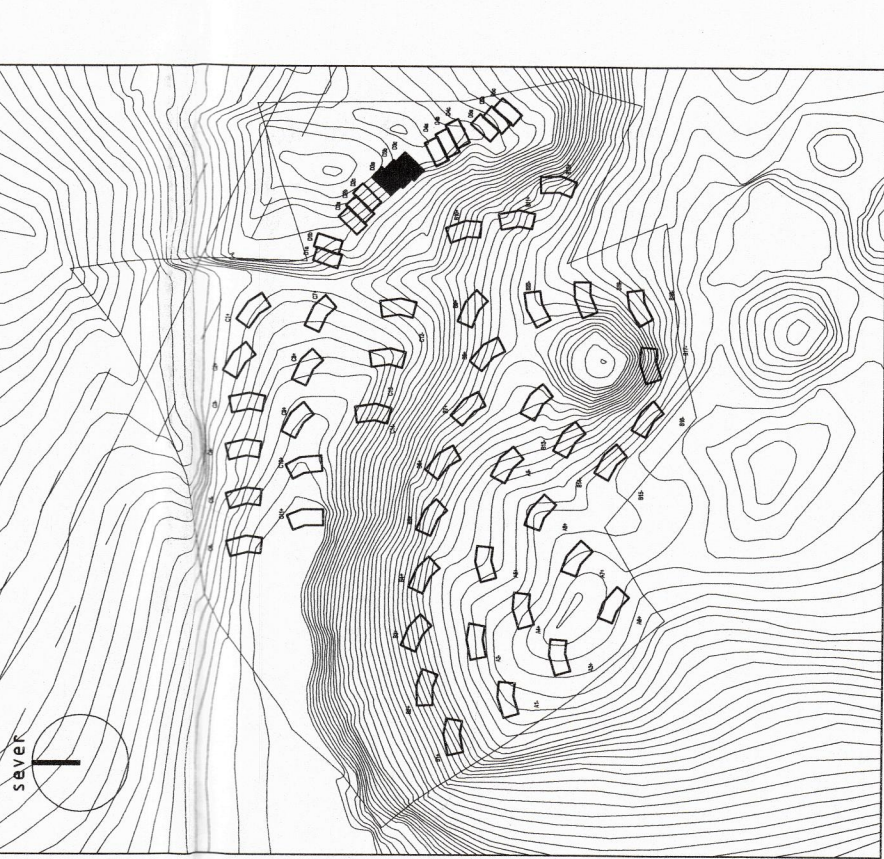

LOKACIJA OBJEKTA

LEGENDA MATERIALOV

OPREME

Project information table (OPREME) containing details about the client, architect, location, and dates.